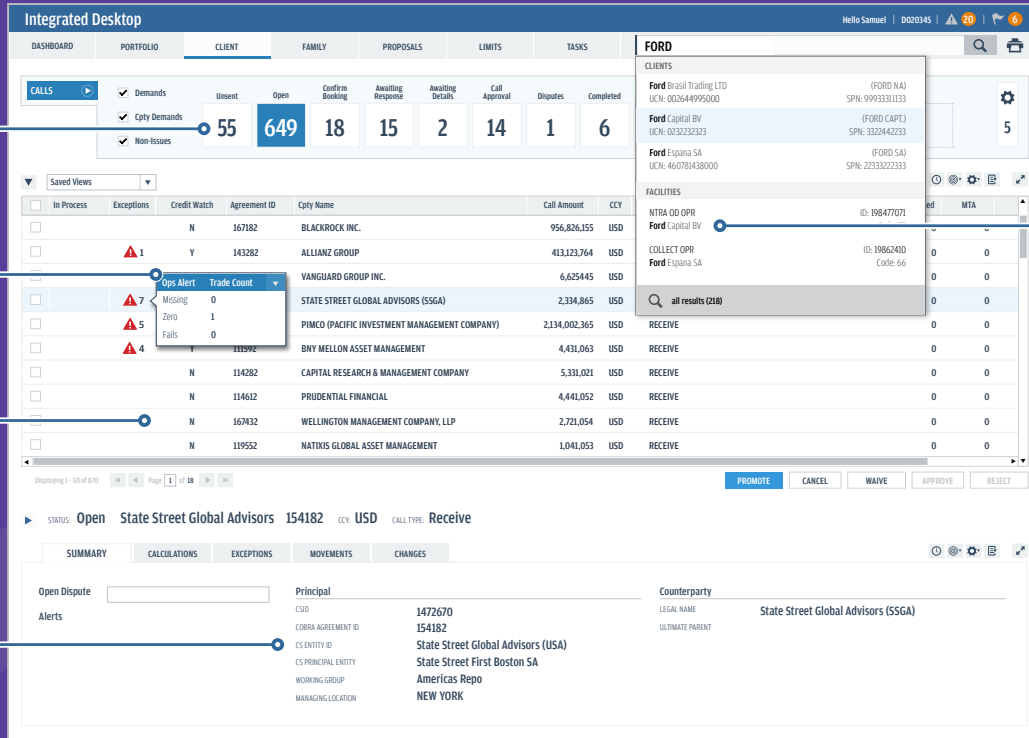

# Search Powered Application For Your Enterprise

Streamlined Workflow

Alerts & Notifications

Multiple Primary Data Sources

Auto Complete

## SMARTSearch Services

OpenCrowd develops custom search powered applications for its clients. By enabling 'Search as a service' in your enterprise, new and existing applications can have instant access to a wide variety of structured and unstructured information.

### COMPLEX SEARCHES

Unify disparate data silos, perform complex searches against diverse data sources such as CRM, transaction systems, office documents... with a single query

### INSIGHT

Find trends in large volumes of data and discover new insights faster through real time data analytics